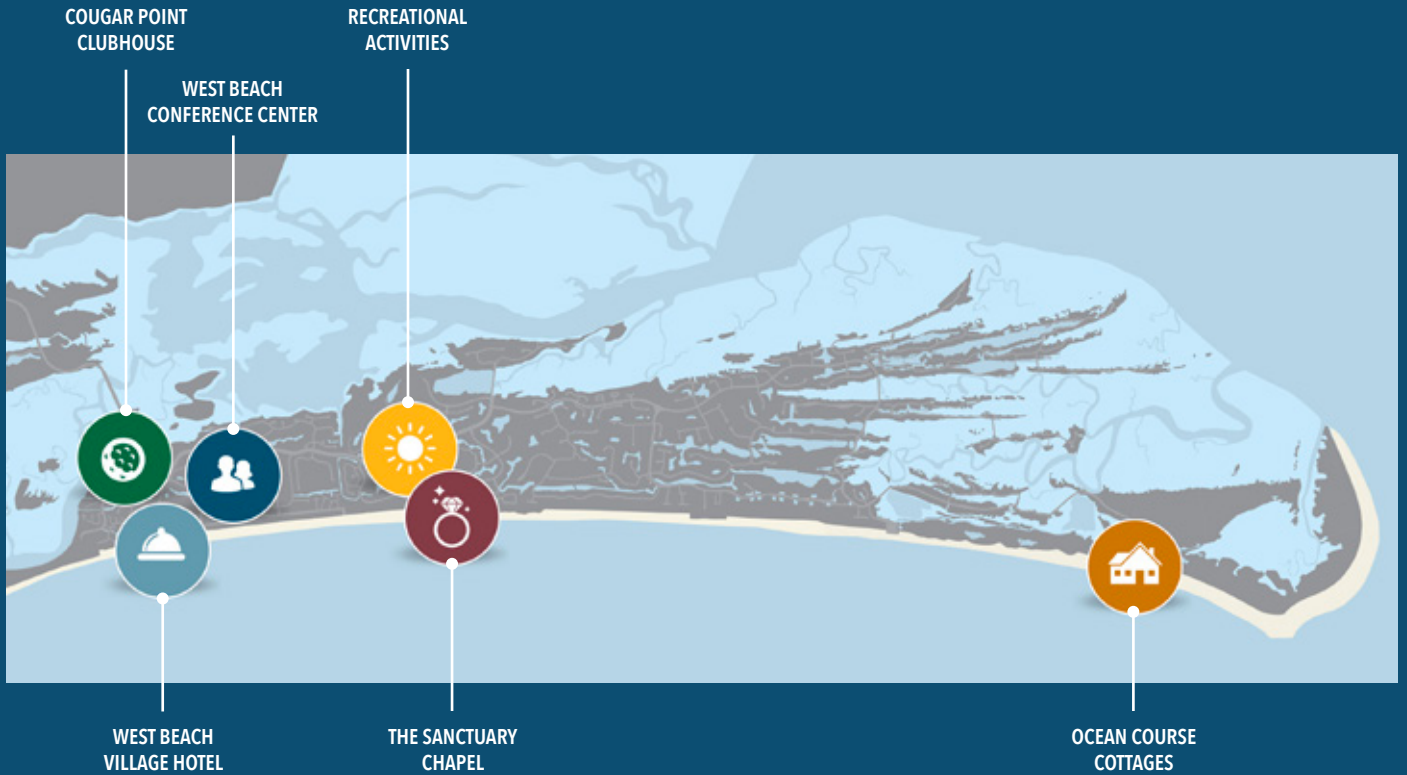

ISLAND-WIDE EXPANSION

Kiawah Island®
GOLF RESORT

SOUTH CAROLINA

800.576.1585 • KiawahResort.com